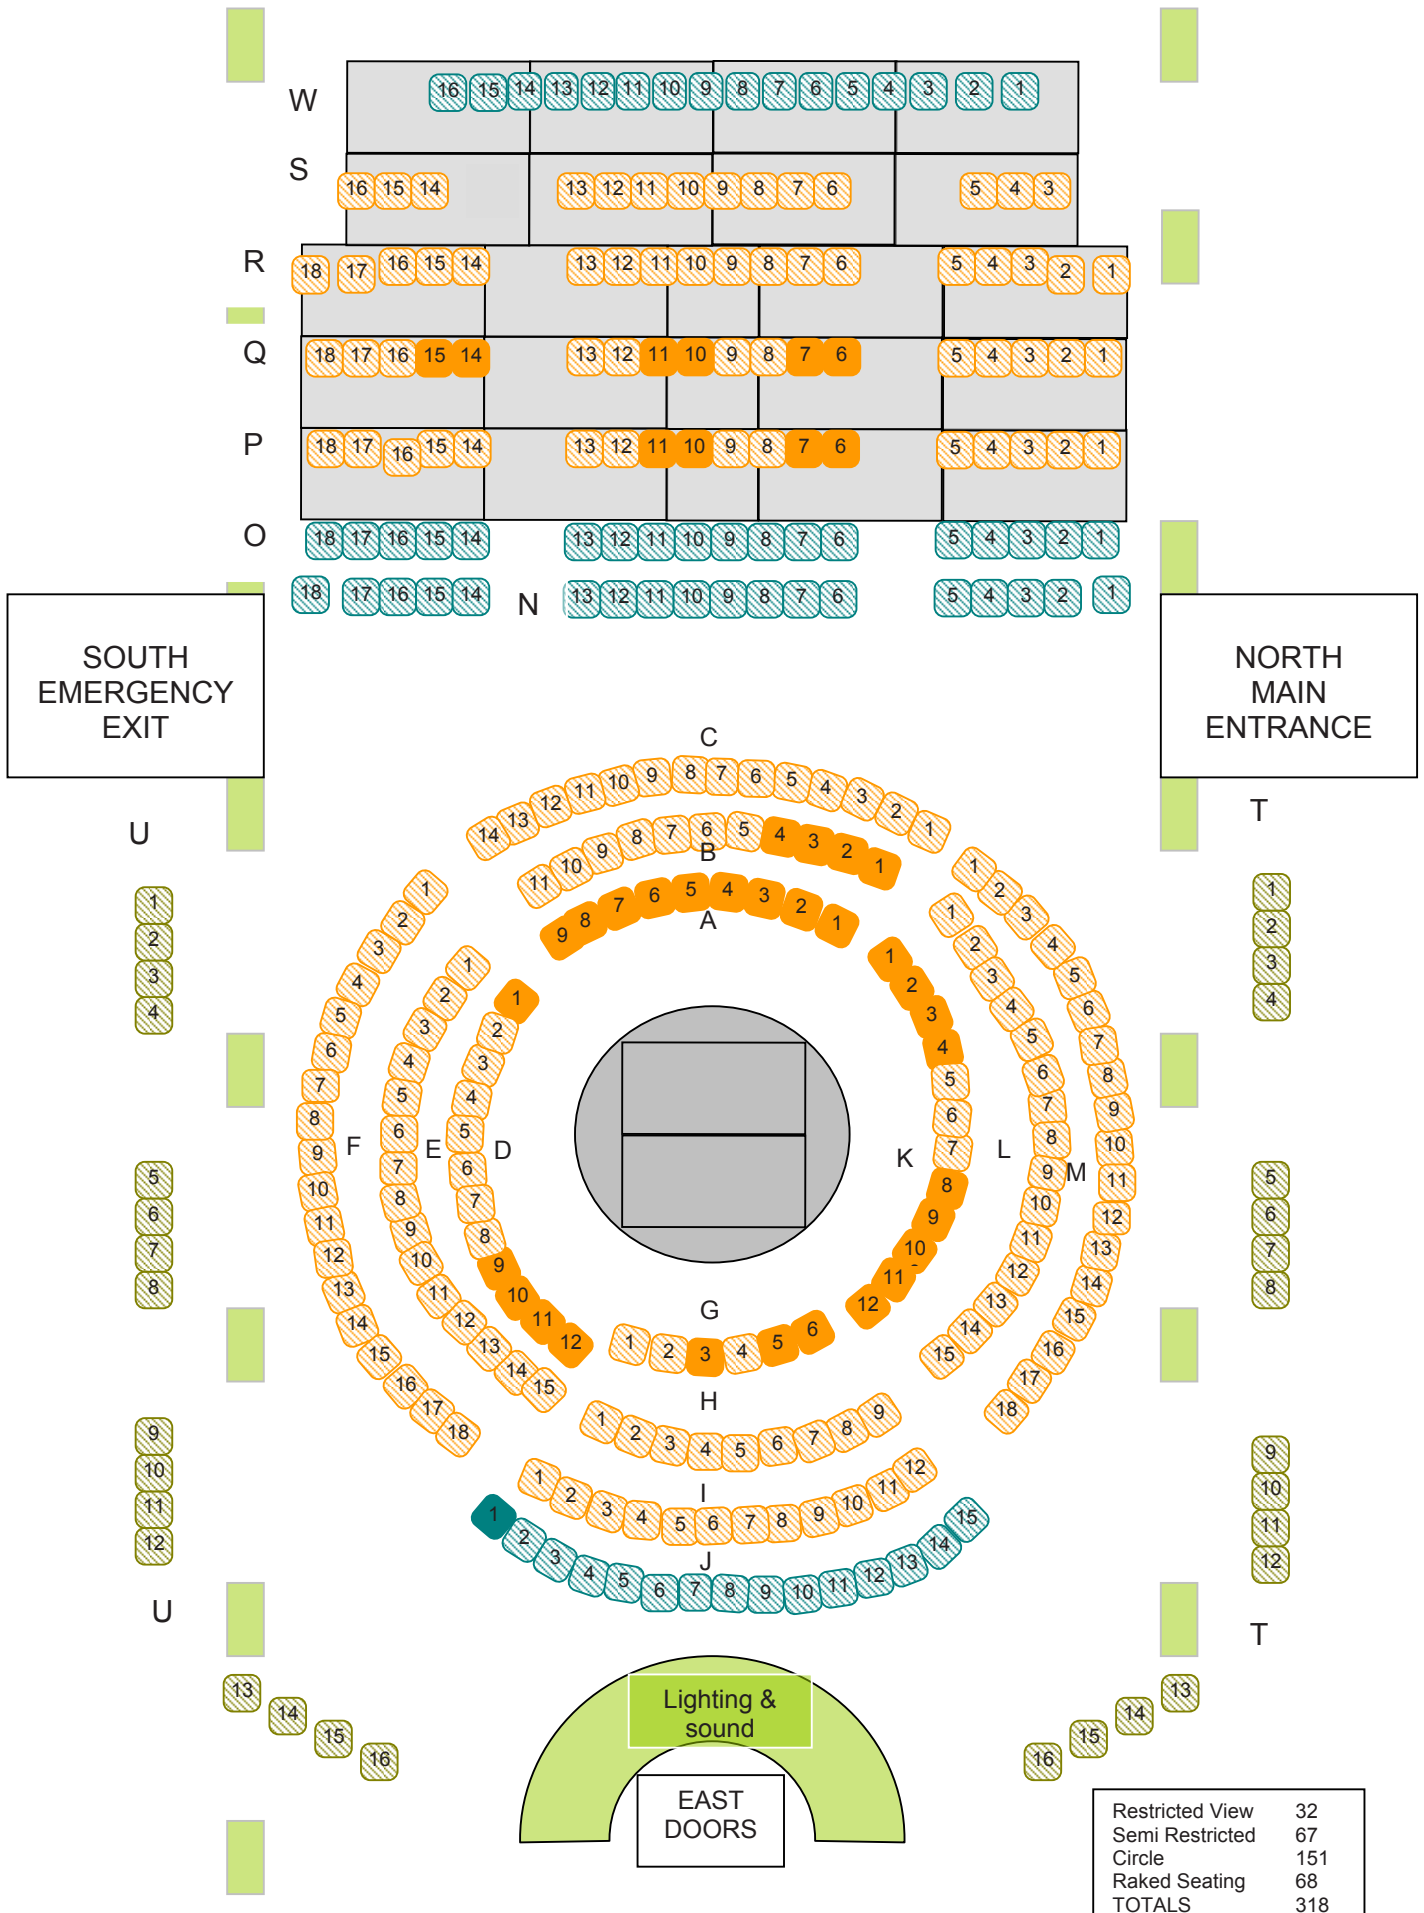

COFFEE CONCERT HALL LAYOUT

LLYR WILLIAMS HALL LAYOUT

W 16 15 14 13 12 11 10 9 8 7 6 5 4 3 2 1

16 15 14 S 13 12 11 10 9 8 7 6 5 4 3

18 17 16 15 14 R 13 12 11 10 9 8 7 6 5 4 3 2 1

18 17 16 15 14 Q 13 12 11 10 9 8 7 6 5 4 3 2 1

18 17 16 15 14 P 13 12 11 10 9 8 7 6 5 4 3 2 1

18 17 16 15 14 O 13 12 11 10 9 8 7 6 5 4 3 2 1

18 17 16 15 14 N 13 12 11 10 9 8 7 6 5 4 3 2 1

SOUTH
EMERGENCY
EXIT

NORTH
MAIN
ENTRANCE

T

1
2
3
4

5
6
7
8

9
10
11
12

13
14
15
16

Rake 68
Flat 128
Semi Res. 92
Res. View 16
TOTAL 304

SEATS IN BLOCK COLOUR: These seats have been sold to **Coffee Concert Sponsors.**
If you are interested in Sponsoring the Season please contact The Old Market Box Office for more information.