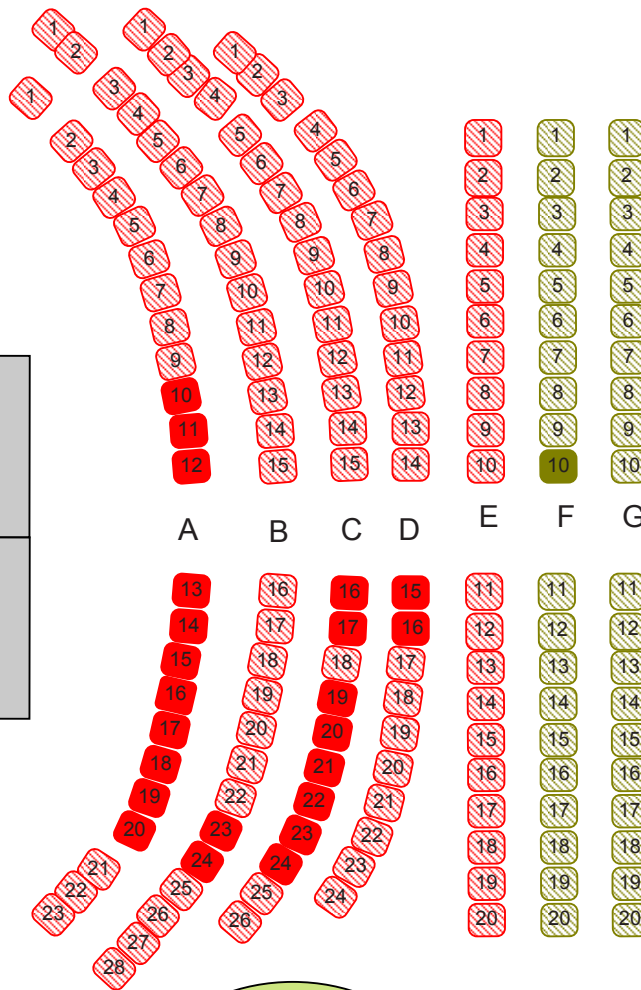

COFFEE CONCERT HALL LAYOUT

LLYR WILLIAMS HALL LAYOUT

W 16 15 14 13 12 11 10 9 8 7 6 5 4 3 2 1

16 15 14 S 13 12 11 10 9 8 7 6 5 4 3

18 17 16 15 14 R 13 12 11 10 9 8 7 6 5 4 3 2 1

18 17 16 15 14 Q 13 12 11 10 9 8 7 6 5 4 3 2 1

18 17 16 15 14 P 13 12 11 10 9 8 7 6 5 4 3 2 1

18 17 16 15 14 O 13 12 11 10 9 8 7 6 5 4 3 2 1

18 17 16 15 14 N 13 12 11 10 9 8 7 6 5 4 3 2 1

SOUTH
EMERGENCY
EXIT

NORTH
MAIN
ENTRANCE

T

1
2
3
4

5
6
7
8

9
10
11
12

13
14
15
16

Rake 68
Flat 128
Semi Res. 92
Res. View 16
TOTAL 304

SEATS IN BLOCK COLOUR: These seats have been sold to **Coffee Concert Sponsors.**
If you are interested in Sponsoring the Season please contact The Old Market Box Office for more information.